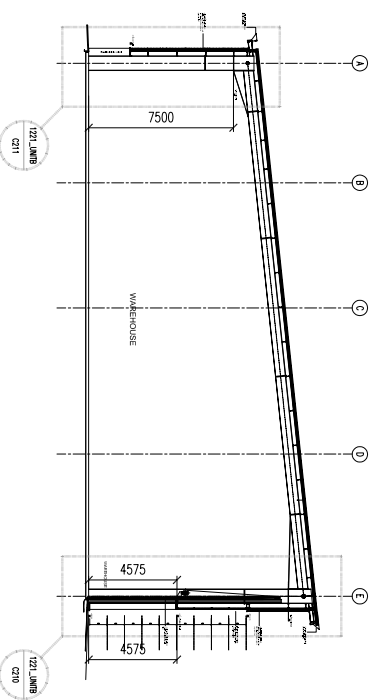

SECTION A-A

SECTION B-B

SECTION C-C

SOUTHERN COMMERCIAL
 UNIT B - GA SECTION 1:100

AS1 23/01/08 file-curlrhp-odpdd RCT
 Rev | Date | Drawn By

FletcherArchitects
 Designers & Master Planners

UNITS 1 & 2 RIVERSIDE MEWS
 COMMERCIAL STREET
 MANCHESTER M13 9HQ
 T +44(0)161 838 5360
 F +44(0)161 838 5361
 office@fletcherarchitects-uk.com
 www.fletcherarchitects-uk.com