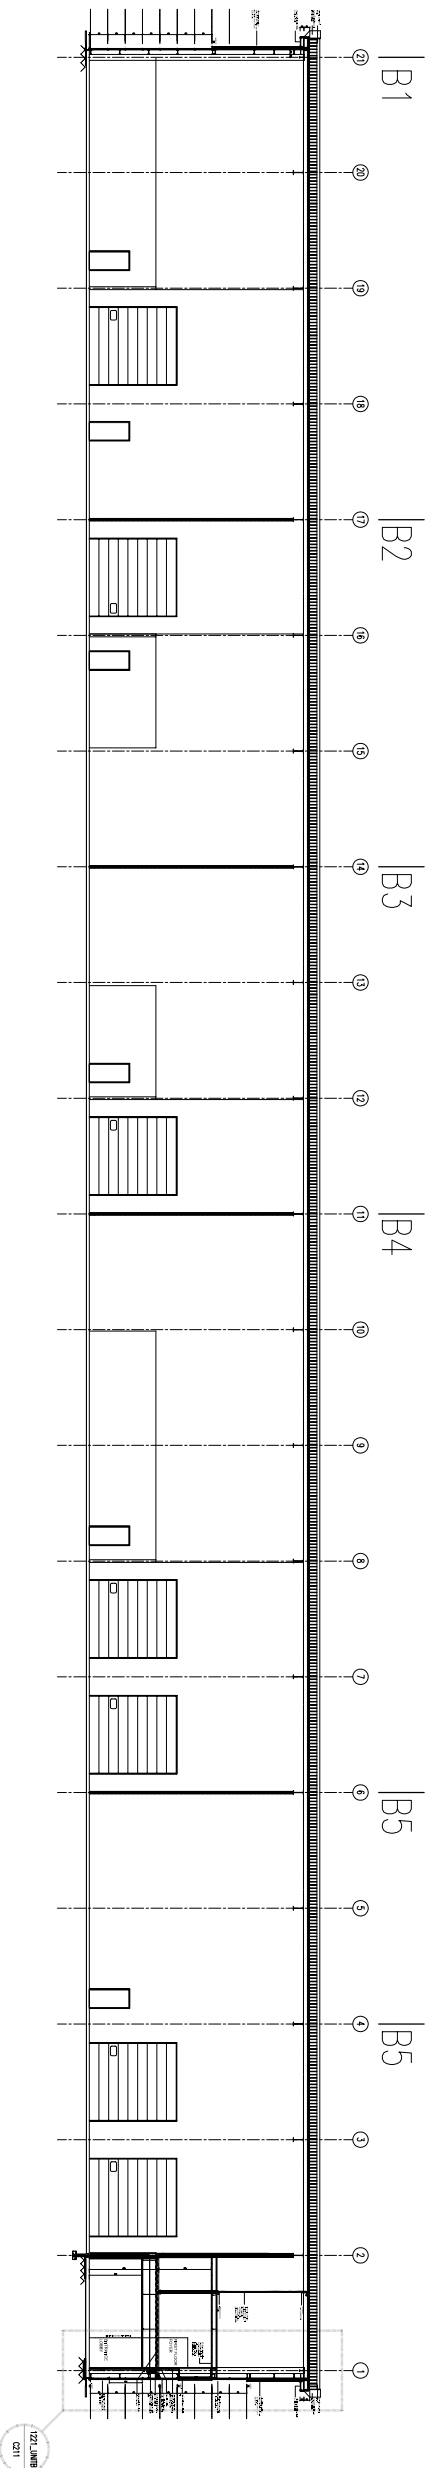

SECTION A-A

SECTION B-B

SECTION C-C

SOUTHERN COMMERCIAL
 UNIT B - GA SECTION 1:100

AS1 23/01/08 file-curlrhp-odpdd RCT
 Rev | Date | Drawn By

FletcherArchitects
 Designers & Master Planners

UNITS 1 & 2 RIVERSIDE MEWS
 COMMERCIAL STREET
 MANCHESTER M13 9HQ
 T +44(0)161 838 5360
 F +44(0)161 838 5361
 office@fletcherarchitects-uk.com
 www.fletcherarchitects-uk.com