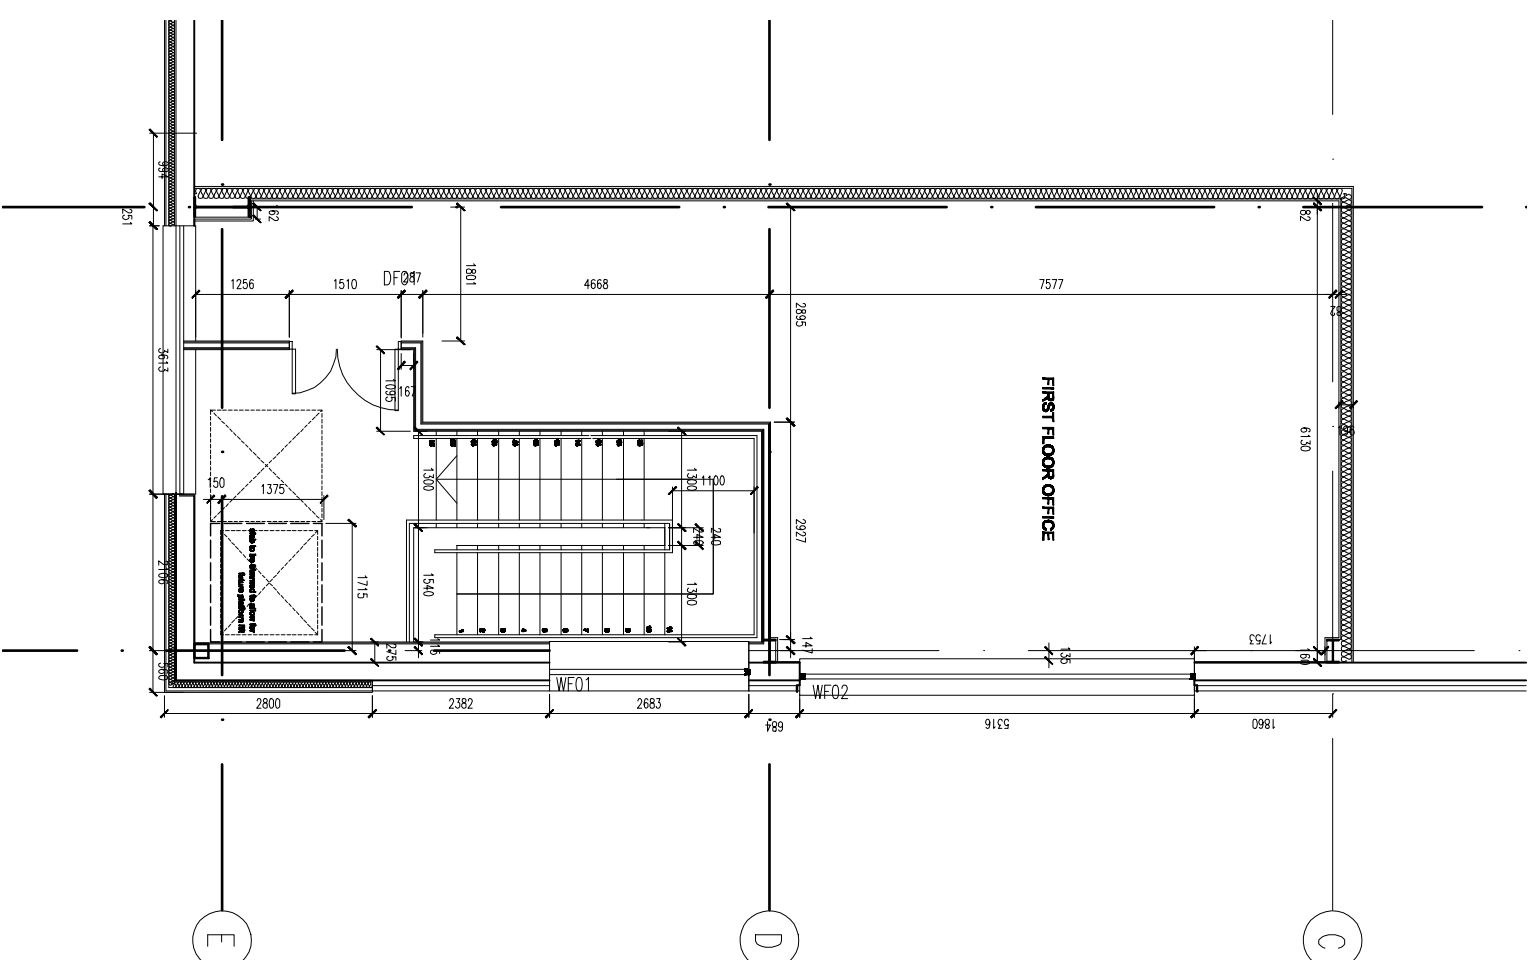

UNIT E GROUND FLOOR  
OFFICE CORE LAYOUT

UNIT E FIRST FLOOR  
OFFICE CORE LAYOUT

**SOUTHERN COMMERCIAL**  
UNIT H - OFFICE CORE LAYOUTS 1:50

REV. | DATE. | SCALE OR

**FletcherArchitects**  
Designers & Master Planners

STATUS	AS	1	REVISION	1	DATE	11.06.07
DRAWN	RCI	CHECKED	BR	SCALE	1:50@A1	
<b>1221 - AB134</b>						